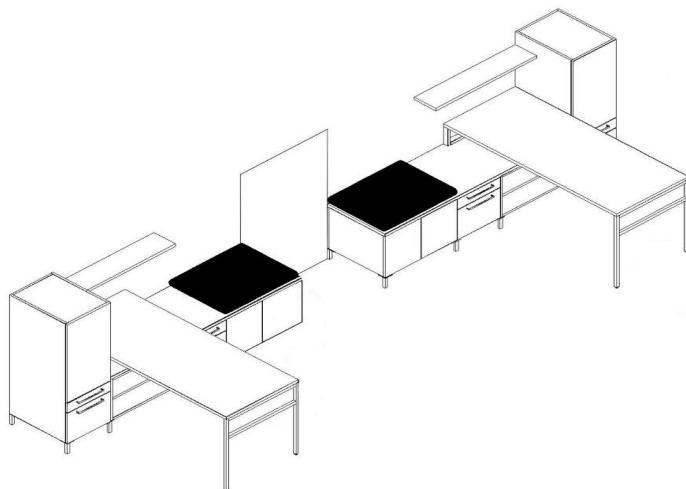

Canvas

Typical 66-40

Model #	Qty	Description
---------	-----	-------------

66-3072TP	2	Modular Desk Top
66-2478TP	2	Modular Credenza Top
01-3028HL	2	H Modular Peninsula Support
01-3007OL	2	Layer Support for Low Credenza
66-2430SBC	2	Studio Low Modular Ped, Open Bookcase
66-2418STF	2	Studio Modular Ped, Tray/File
66-1851SWBL	1	Studio Storage Cabinet Door/Tray/File, Left
66-1851SWBR	1	Studio Storage Cabinet Door/Tray/File, Right
66-2430SDB	2	Studio Low Modular Ped, Double Door Bookcase
66-2430CUSHION	2	Component Cushion
01-0404SSL4	3	Studio Shared Leg, 4 Pack
01-0404SL4	2	Studio Leg, 4 Pack
GMB-5136W	1	Glass Marker Board
66-0942FS	2	Floating Shelf