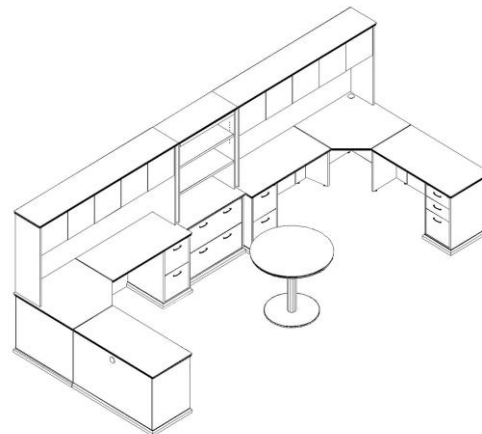

Phoenix

Typical 21-5

Model #	Qty	Description
21-3636CU	2	Corner Unit
21-2448LF1	1	Return with Box/Box/File, Left
21-2448RF2	1	Return, File/File, Right, Flush Right
21-2448RF1	1	Return with Box/Box/File, Right
21-2448LF2	1	Return with File/File, Left, Flush Left
21-1684HU	1	Surface Mount Hutch, Flush Right
21-1684HU	1	Surface Mount Hutch, Flush Left
21-1636TU	1	Surface Mount Bookcase, Flush Left & Right
21-2036L2	1	2 Drawer Lateral File, Flush Left & Right
21-3636CT	1	Circular Table Top
01-2430DBA	1	Disc Base