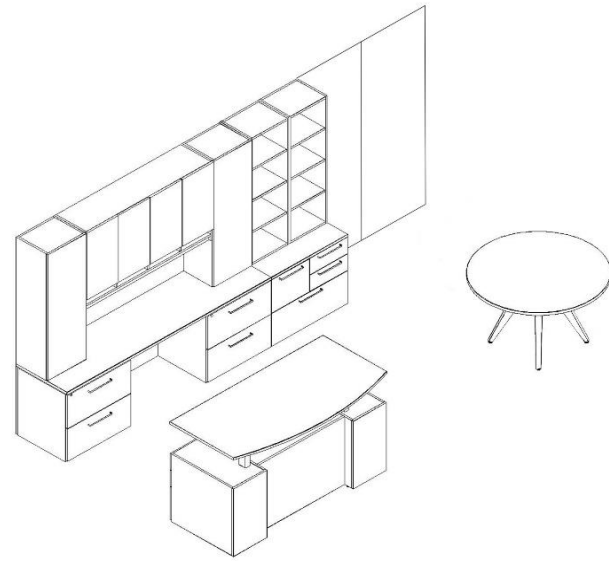

Gesso

Typical 65-7

Model #	Qty	Description
67-3672BDPSSTS	1	Height Adjustable Double Ped Bow Top Desk, High Gloss Acrylic Modesty
65-2496TP	1	Modular Credenza Top
65-2436MF	1	Multi-File Pedestal
65-2430LF1	2	Modular Pedestal, Lateral File
65-9628BP	1	Modular Modesty Panel
65-1560TWDS	1	Tall Wall Mount Hutch, Hinged Doors, Paper Slots
TB-1960WPS	1	Tackboard, Gr COM
65-1518THL3	1	Surface Mount Tall Storage Tower, Left
65-1518THR3	1	Surface Mount Tall Storage Tower, Right
65-1518THB	2	Surface Mount Tall Storage Tower, Open
GMB-8230W	2	Magnetic Glass Marker Board
65-4848CT	1	Circular Top
01-2228STR4	1	Strut Table Legs (Pack of 4)