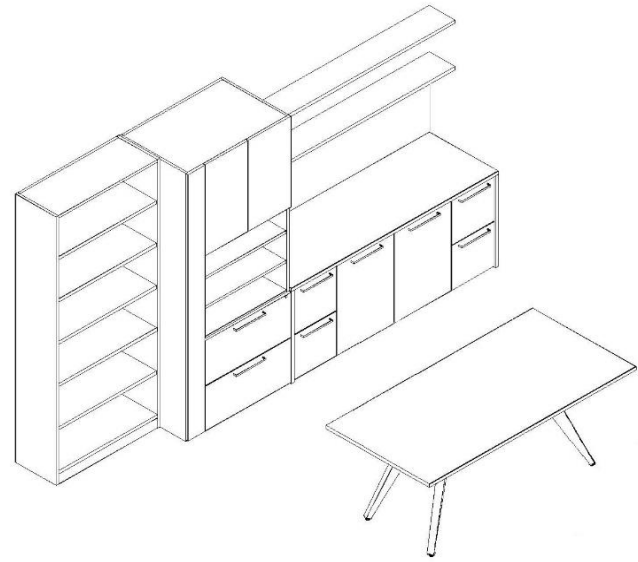

Gesso

Typical 65-3

Model #	Qty	Description
65-3684BC	1	Bookcase
65-3684WDS2L	1	Tall Wardrobe/Storage Cabinet
67-2472SC	1	Storage Credenza
65-0972FS	2	Floating Shelf
GMB-2372W	1	Magnetic Glass Marker Board
66-3672TP	1	Canvas TFL Modular Desk Top
01-2228STR4	1	Strut Table Legs