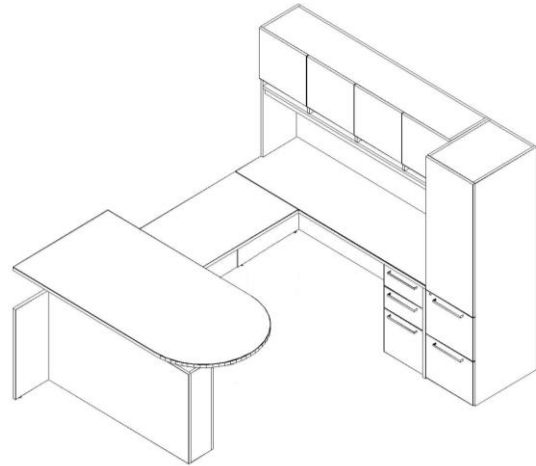

Canvas

Typical 66-8

Model #	Qty	Description
66-3672DURSTS	1	Height Adjustable D-Top
66-2448UF	1	Bridge with Full Modesty
66-2812RSP	1	Support Panel
68-2472LC1	1	Single Ped Credenza with B/B/F, Left
66-1572HU	1	Surface Mount Hutch, Glass Doors
01-PAPERSLOT	1	Paper Slots for Surface Mount Hutch
TB-1972HPS	1	Tackboard
66-1872WFL	1	Storage Cabinet with File/File