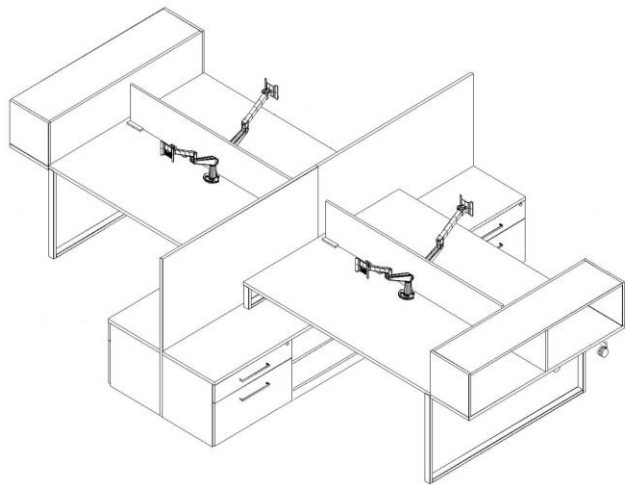

Canvas

Typical 66-4

Model #	Qty	Description
66-6072TP	2	Modular Desk Top
66-6812PP	2	TFL Privacy Panel
66-1560OBEA	2	Above Worksurface Open Bookcase End
01-6028OL	2	O Modular Peninsula Support
01-3007OL	4	Layer Support For 21" Low Credenzas
66-2060L21OBFL	2	Low Credenza Box/File/Open Bookcase, Left
66-2060L21OBFR	2	Low Credenza Box/File/Open Bookcase, Right
66-5160GS	2	Straight Floorstanding Gallery Screen
01-00060SB	4	Stiffener Bar
01-MLEDGE1A	4	Single Monitor Arm