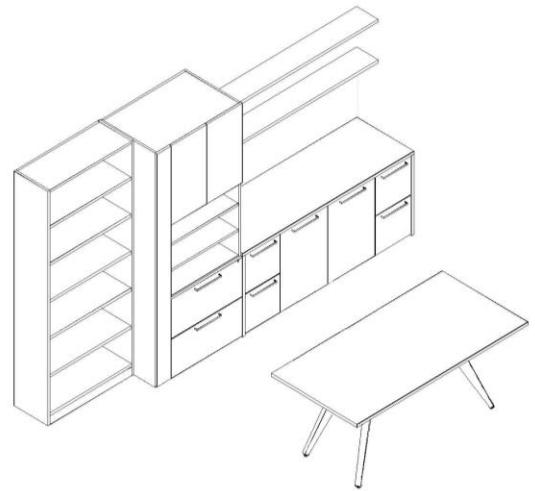

Canvas

Typical 66-3

Model #	Qty	Description
66-3672TP	1	Modular Desk Top
01-2228STR4	1	Strut Table Legs
68-2472SC	1	Storage Credenza
66-3684BC	1	Bookcase
66-3684WDS2L	1	Tall Wardrobe/Storage Cabinet
66-0972FS	2	Floating Shelf
GMB-2372W	1	Magnetic Glass Marker Board