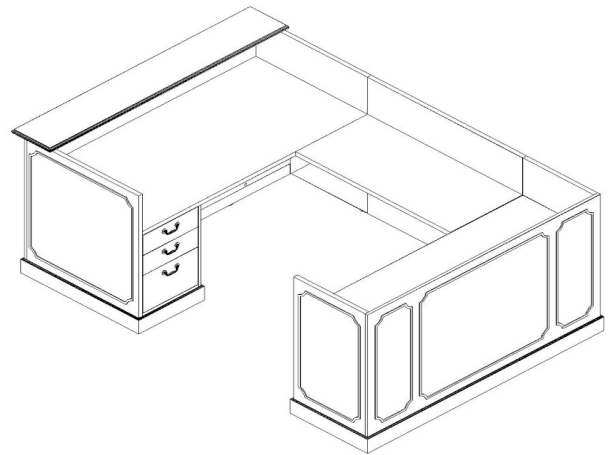

Jefferson

Typical 46-23

Model #	Qty	Description
46-3672RPD1L	1	Single Ped Reception Desk, Box/Box/File, Left
46-2448RUF	1	Reception Bridge
46-2472RCR	1	Single Ped Reception Credenza, File/File, Right