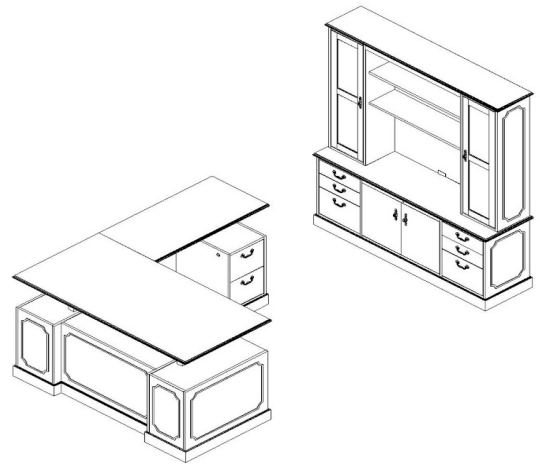

Jefferson

Typical 46-22

Model #	Qty	Description
46-3672LPSTS	1	Height Adjustable Single Ped Desk, Box/File,
46-2448RF2STS3	1	Height Adjustable Return File/File, Right
46-1572VHG	1	Vertical Open Hutch with Glass Doors, Cracked Ice Glass Inserts
46-2072SC1	1	Storage Credenza with Box/Box/File