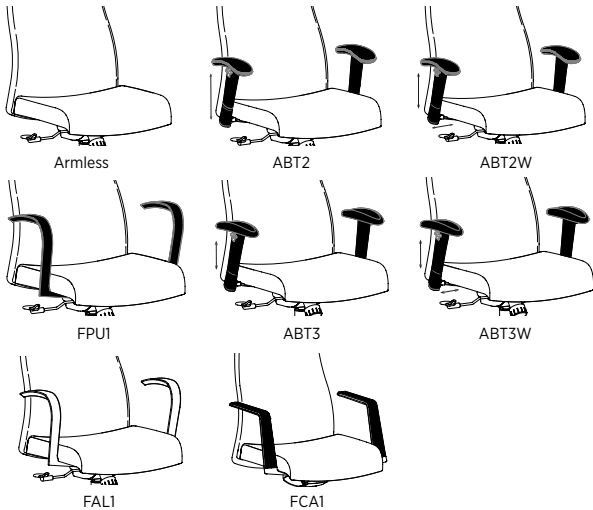

BASE OPTIONS

Must Specify and Add.

BLK BASE	Black Nylon Base	STD
ALM BASE	Polished Aluminum Base	$ 115

CASTER OPTIONS

Must Specify and Add.

BCC	Black Dual Wheel Carpet Caster	STD
BHC	Black Soft Caster for Hard Surfaces	N/C
CHRC	Chrome-Rimmed Hard Surface Caster with Roll Control	$ 398
BG	Black Glides for All Surfaces	N/C

ARM OPTIONS

Choose armless or from one of the seven arm options. A black (ABT2) T-arm features teardrop-shaped arm cap and height adjustment with optional width adjustment (ABT2W). The black (ABT3) T-arm features a surfboard-shaped arm cap and height adjustment with optional width adjustment (ABT3W). The sleek and distinct fixed loop arm is available in black (FPU1) and aluminum (FAL1). And the new aluminum/black fixed cantilever arm (FCA1) adds elegance to the all-day comfort of both Roadie and Headliner models.

Must Specify and Add.

NO ARM	Armless	$	STD
ABT2	Black Height Adjustable T	$	136
ABT2W	Black Height and Width Adjustable T	$	298
ABT3	Black Height Adjustable T	$	176
ABT3W	Black Height and Width Adjustable T	$	341
FAL1	Aluminum Fixed Loop	$	365
FPU1	Black Fixed Loop	$	282
FCA1	Aluminum/Black Fixed Cantilever Arm	$	269

ASSEMBLY OPTIONS

Rockstar is available knocked down or factory assembled. Must Specify and Add.

KD	Some Assembly Required	STD
ASSEM	Factory Assembled	$ 73

CERTIFICATIONS & COMPLIANCE

- CAL 117-2013 Compliance
- Intertek Sustainability Certified
- BIFMA level® Certified
- BIFMA Compliant® Certified
- TSCA Title VI (CARB) Compliance
- US Green Building's LEED® Contribution

STATEMENT OF LINE

Visit our website for user instructions www.indianafurniture.com