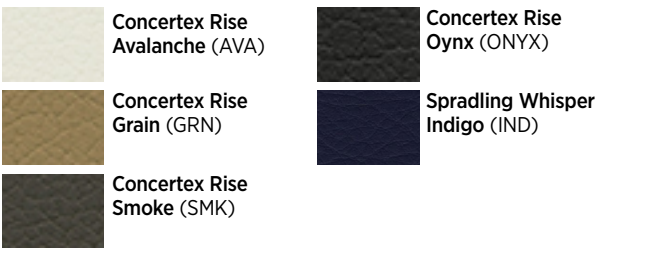

BUTTON DETAILING OPTIONS

The optional button detail available on Roadie 100R and 101R comes in an array of options: No Button, Matching Primary Upholstery, Matching Accent Upholstery, or you may choose from 5 pre-selected vinyl upholsteries below.

Must Specify and Add.

NONE	No Button		N/C
PRM	Match Primary Upholstery	$	39
ACNT	Match Accent Upholstery	$	39
	Pre-selected Vinyl Upholsteries (See Below)	$	39

CONTROL OPTIONS

The Swivel Tilt Control, which adjusts the angle of the seat and back simultaneously, features pneumatic height adjustment, multi-angle and locking recline, and adjustable tension. The Synchro Tilt Comfort Control features pneumatic height adjustment, multi-angle and locking recline, adjustable tension control, and optional seat slider. The Weight-Activated Control features pneumatic height adjustment, multi-angle and locking recline, and automatic tension, which inherently adjusts to the weight of the user for maximum comfort.

Weight Activated Control is rated for users up to 325lbs, Swivel Tilt and Synchro Tilt Comfort Controls are rated for users up to 275lbs.

Must Specify and Add.

SW	Swivel Tilt Control		STD
WAC	Weight Activated Control	$	68
ST2	Synchro Tilt Comfort Control	$	99
SS2	Synchro Tilt Comfort Control with Seat Slider	$	190