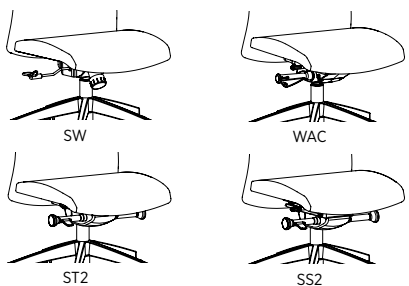

**CONTROL OPTIONS**

The Swivel Tilt Control, which adjusts the angle of the seat and back simultaneously, features pneumatic height adjustment, multi-angle and locking recline, and adjustable tension. The Synchro Tilt Comfort Control features pneumatic height adjustment, multi-angle and locking recline, adjustable tension control, and optional seat slider. The Weight-Activated Control features pneumatic height adjustment, multi-angle and locking recline, and automatic tension, which inherently adjusts to the weight of the user for maximum comfort.

Weight Activated Control is rated for users up to 325lbs, Swivel Tilt and Synchro Tilt Comfort Controls are rated for users up to 275lbs.

Must Specify and Add.

|     |                                               |    |     |
|-----|-----------------------------------------------|----|-----|
| SW  | Swivel Tilt Control                           |    | STD |
| WAC | Weight Activated Control                      | \$ | 68  |
| ST2 | Synchro Tilt Comfort Control                  | \$ | 99  |
| SS2 | Synchro Tilt Comfort Control with Seat Slider | \$ | 190 |