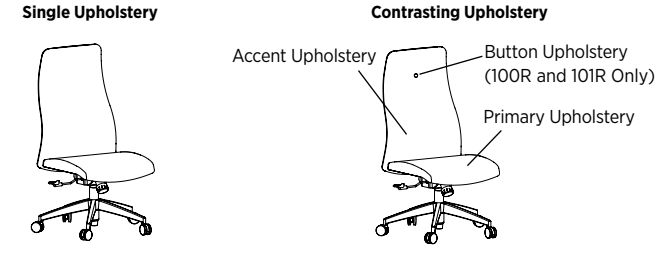

HOW TO ORDER EXAMPLE

Model No.	Description	Example
100R	Primary Upholstery	UF Brisa Original Putty
	Accent Upholstery	UF Brisa Original Birch
	Button Detail	AVA
	Button Upholstery	Concertex Rise Avalanche
	Control	SS2
	Base	ALM BASE
	Caster	CHRC
	Arm	FAL1
	Assembly	ASSEM

UPHOLSTERY OPTIONS

Available in single and contrasting upholsteries in a wide variety of graded-in or contract options, including fabric, vinyl, and leather.