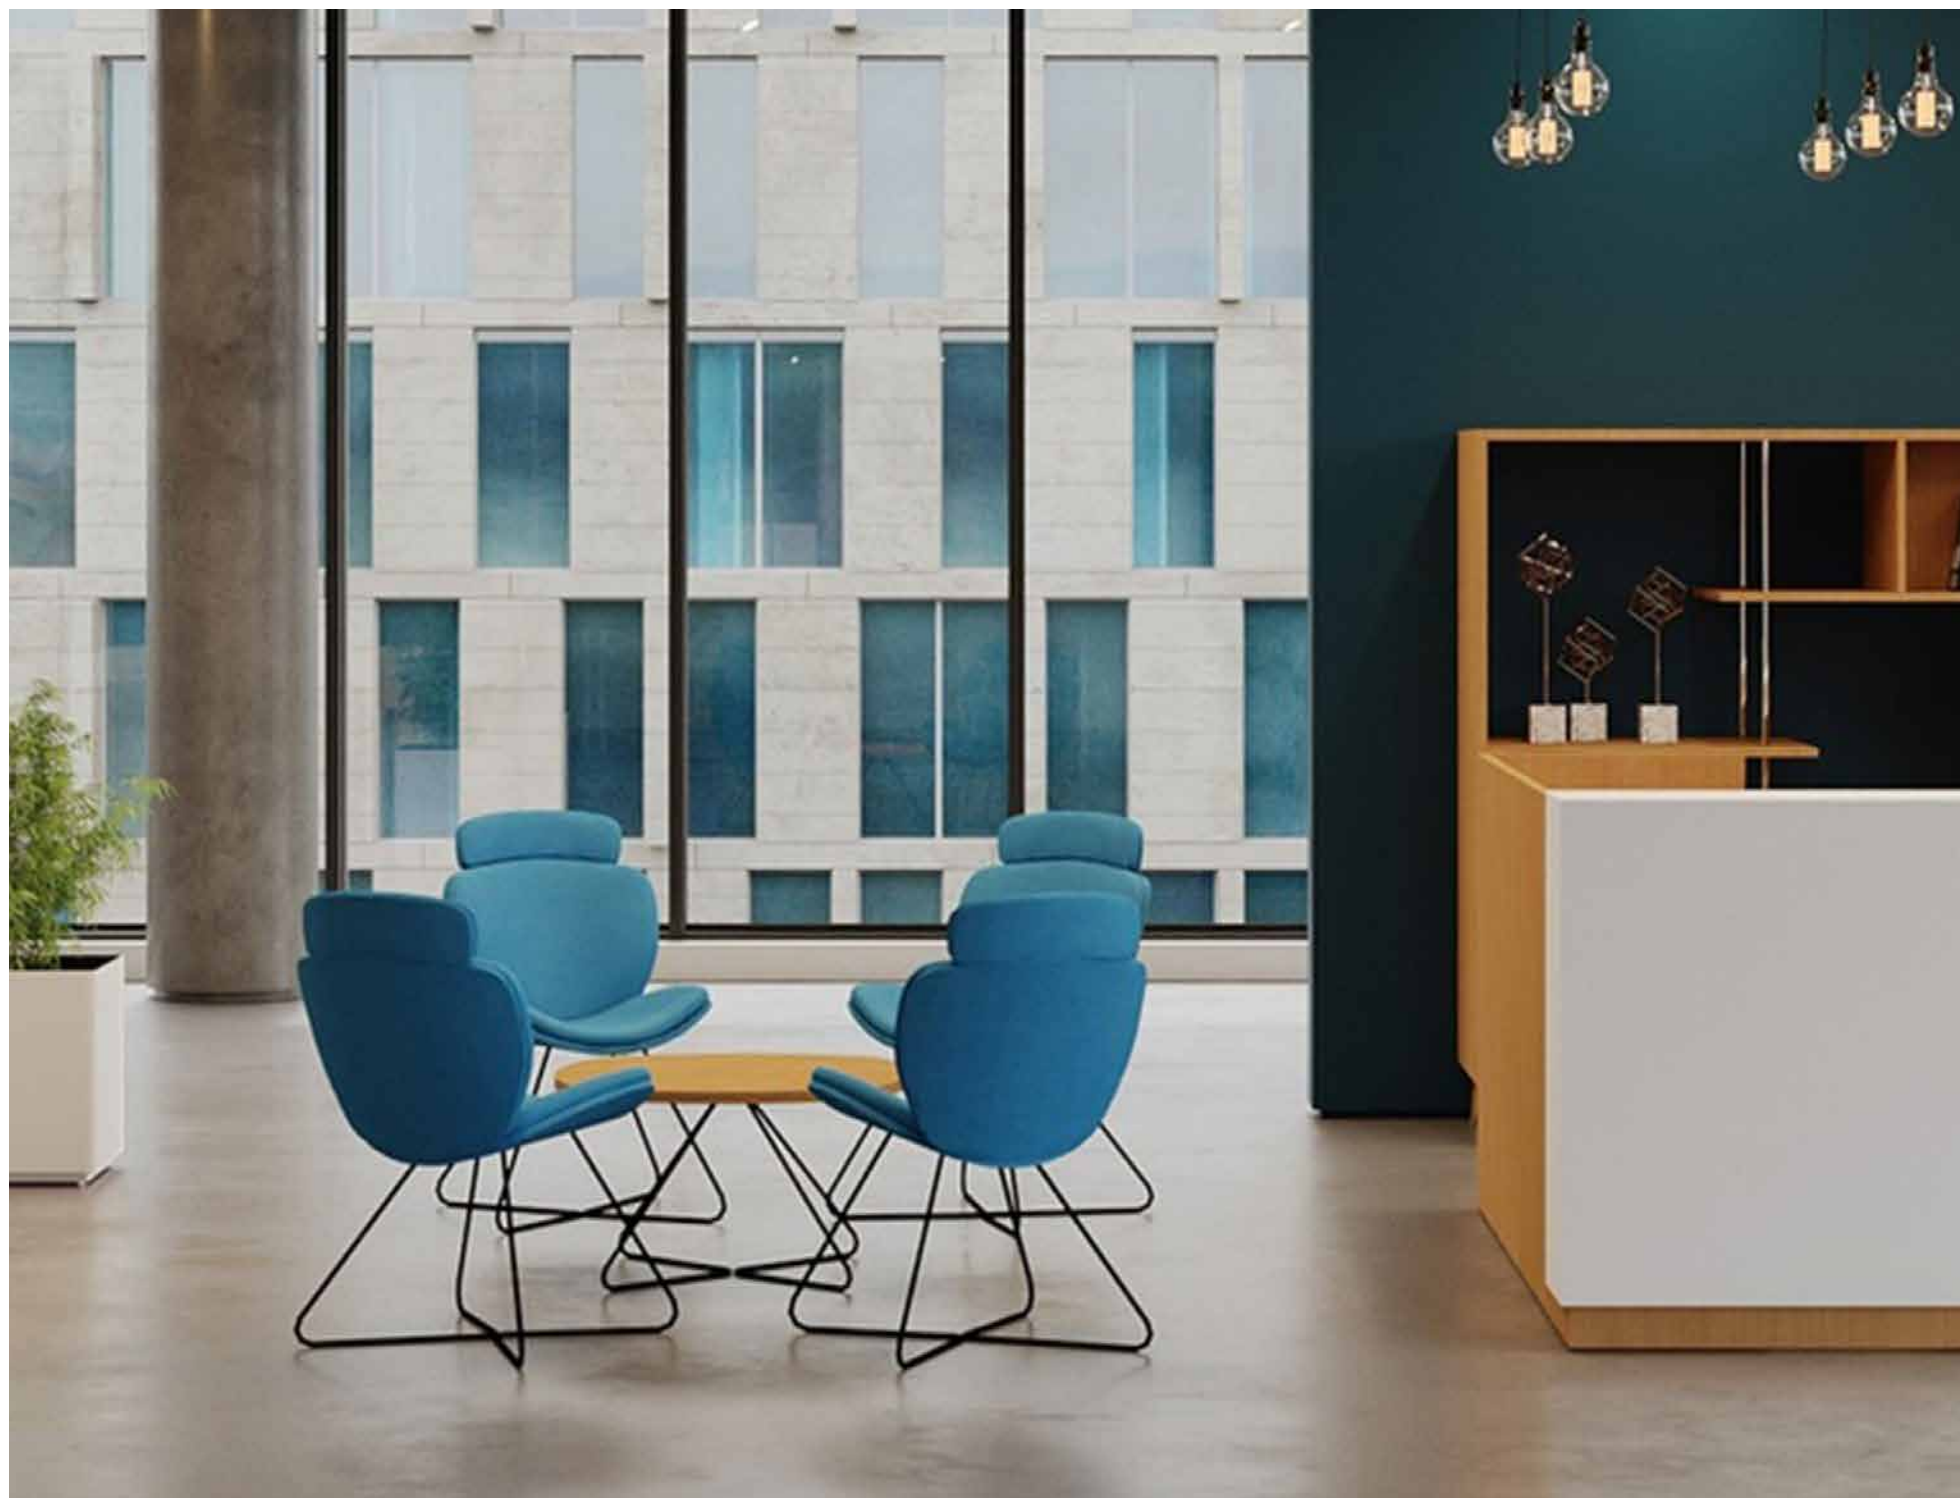

SPIRIT

SEATING + TABLE SOLUTIONS

Indiana
FURNITURE
PLEDGE

A COLLECTION OF APPEALING COMFORT.

The Spirit Collection, designed by UK-based Pledge, embodies clean lines and soft curves to provide a modern, yet comfortable solution for all your seating needs.

And with Spirit, the choice is yours:

- Select from six back styles: Spirit Lite, Spirit Lite with Headrest, Spirit, Spirit Wood, Spirit Lounge, and Spirit High Back Lounge
- Available with up to five different bases with each back style: Wireframe, 4-Star with Glides, 5-Star with Pneumatic Height Adjustment, 4-Star Wood, and Rocker
- An expansive assortment of single or contrasting graded-in and contract upholsteries
- Complementing Square and Round Occasional Tables in a broad range of laminates

Curve Appeal.

The entire Spirit Collection provides a refined and inviting design, and capitalizes on versatility and comfort.

Seated tranquility with a curve for relaxed softness, Spirit provides a supportive hug to users. And with the variety of base and seat options, which have the ability for single or contrasting upholsterys, finding the perfect look and fit is effortless.