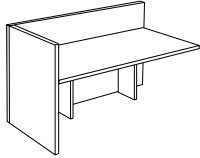

## Statement of Line

Canvas Reception extends simple sophistication with an offering of functional and distinctive design options. Experience the breadth of this line to find the perfect fit and level of style for your needs. Explore models, sizes, and premium details to heighten function and luxury for the user, the environment, and all of your visitors. Choose from waterfall transaction counters with paper slots, conventional transaction counters available in a variety of materials, matching or contrasting overlays, backlighting, extended gallery returns with storage, ADA returns, and more!

Reception Desk Shell with Gallery Screen

Single Reception Desk Shell with Gallery Screen

ADA Reception Return Shell

Return Shell with Extended Gallery Screen

Narrow Tower Storage Return with Extended Gallery Screen