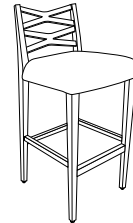

Bow Tie Seating

Statement of Line

The Bow Tie collection harmonizes classic design with modern panache. Combining elegance and grace with scale, proportion, and functionality, these stackable guest chairs are offered in a wood slat back, half upholstered back, and a fully upholstered back with the ability to stack 4 chairs high. The companion counter height and bar stools are offered in the wood slat back with optional scuff plates in aluminum or black on the footrest.

173: Guest with Wood Slat Back

175: Guest with ½ Upholstered Back

176: Guest with Full Upholstered Back

178: Counter Height Stool

179: Bar Height Stool