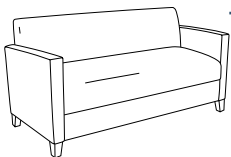

Bliss Lounge

Technical Specifications

Construction & Materials

- Seat:** High grade CAL 117-2013 polyurethane foam 3¼" thick in the seat and 2" thick in the back.
- Base:** Frames are kiln-dried hardwoods and structurally engineered hardwood plywood. Exposed wood components are selected from the highest grades of European Beech and are free of splits, discoloration, pits, shakes and wormholes. All chair joints are double-doweled or mortised and tenoned, screwed, and glued for maximum strength and durability.

Features

- Bliss Lounge is an urbanized lounge collection featuring a geometric form perfect for casual meetings in relaxed atmospheres and an inviting and comfortable choice for lounge and lobby areas.
- The thick seat cushion coupled with high-gauge sinuous springs make this series extraordinarily comfortable.
- Bliss Lounge includes a Club Chair, Settee and Sofa models.
- Bliss Lounge is available in both Chrome and Wood legs options; Wood legs are available in 29 wood finish options to coordinate with our Caseloads, Reception and Table models.
- Bliss uses renewable and recycleable materials, allowing it to meet/exceed indoor air quality and environmental certifications.
- Bliss Lounge pieces are available in contrasting fabrics to create a look that's all your own.
- Find inspiration for upholstery options with our [Textile Program](#)

Dimensions

377 Club Chair

Seat Width	22"	Seat Depth	19½"	Seat Height	19¼"	Ship Weight	92lbs	Cubes	24.03
Chair Width	29"	Chair Depth	28½"	Chair Height	34¼"	Arm Height	26"		

3772 Settee

Seat Width	44"	Seat Depth	19½"	Seat Height	19¼"	Ship Weight	116lbs	Cubes	42.57
Chair Width	51"	Chair Depth	28½"	Chair Height	34¼"	Arm Height	26"		

3773 Sofa

Seat Width	66"	Seat Depth	19½"	Seat Height	19¼"	Ship Weight	138lbs	Cubes	55.83
Chair Width	73"	Chair Depth	28½"	Chair Height	34¼"	Arm Height	26"		