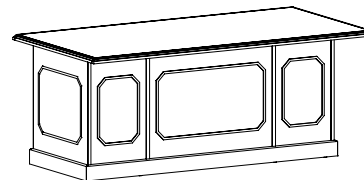

Wilmington Base and Decorative Molding