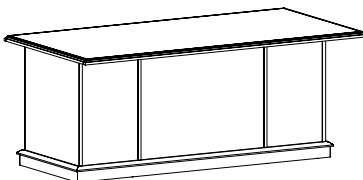

Base+Decorative Molding:

No Decorative Molding