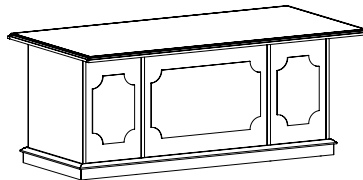

Arlington Base and Decorative Molding